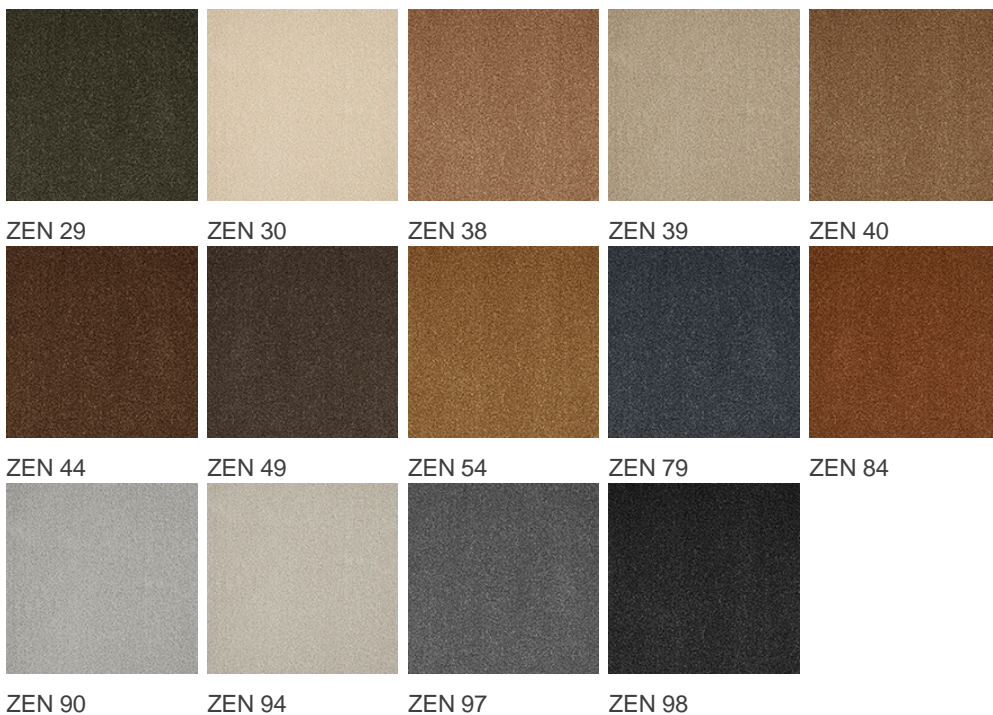

Dostępna gama kolorystyczna

AWE -IZ "Klein Frankrijk", Weverijstraat 1 - 9600 Ronse Belgium - Tel + 32 55 23 02 11 -

www.carpetyourlife.com

The Associated Weavers Company reserves the right to modify the characteristics of products while keeping the same technical properties. We strongly recommend the use of darker colours for heavy traffic areas. - This document may contain typographical errors. The product images used are a general guide and, in reality, the colours may deviate slightly due to limitations of the printing process used.